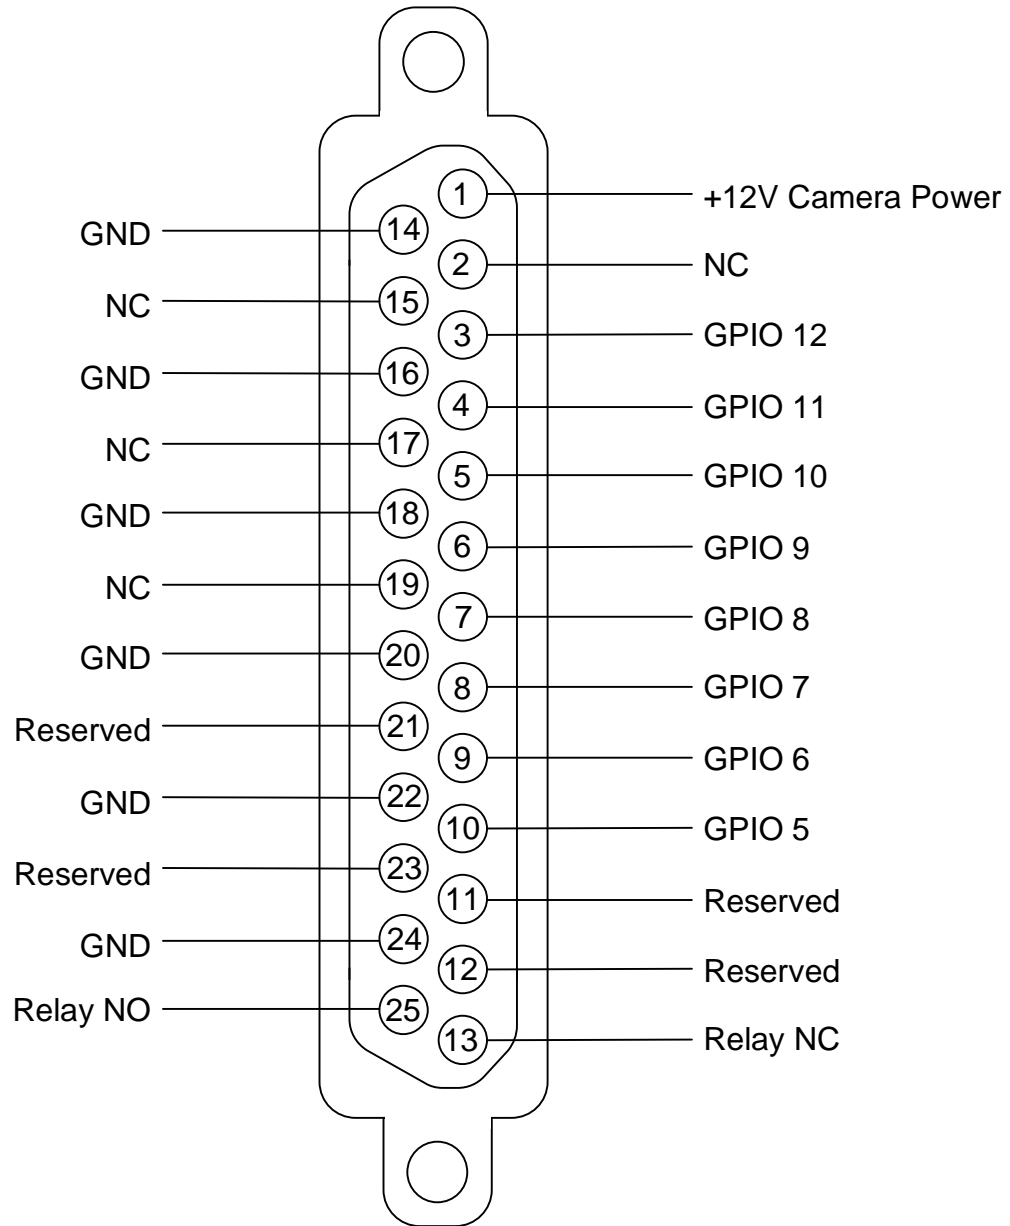

Looking into connector
on Nexeon

Molex Micro D 25
83614-9012

Title: Nexeon Trigger Connector

Drawing Revision: 1.0

Drawing Date: 3/14/05